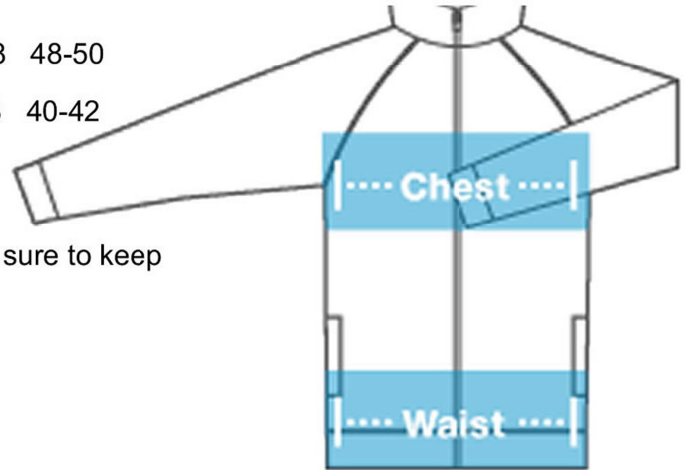

### Size Chart

#### American Apparel Unisex Hoodie

	XXS	XS	S	M	L	XL	2XL	3XL				
Chest (inches)	29-31	30-32	34-36	38-40	42-44	46-48	48-50	50-52				
Waist (inches)	27-29	28-30	30-32	32-33	33-34	36-38	40-42	44-48				

#### Chest:

Measure under arms around the fullest part of the chest. Be sure to keep tape level across back and comfortably loose.

#### Waist:

Measure around natural waist with a loose tape.

This sizing chart is approximate. For more detailed information, please see garment specifications or contact a customer service representative.